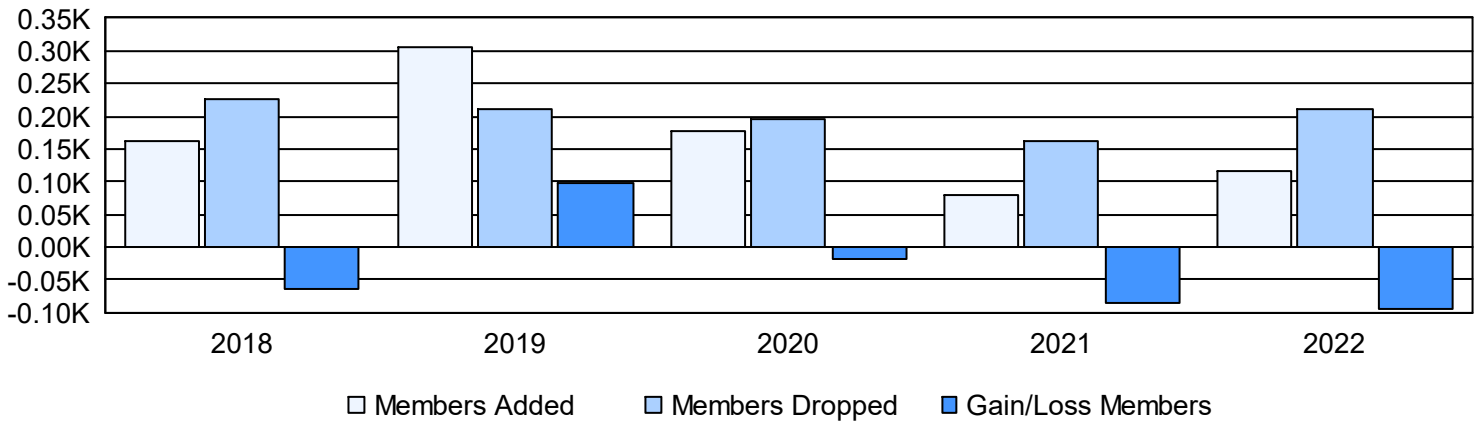

Year	New Clubs	Dropped Clubs	Gain/ Loss Clubs	New Members	Charter Members	Reinstate Members	Transfer Members	Total Member Added	Total Members Dropped	Gain/ Loss Members
2017-2018	1	2	-1	118	21	1	22	162	227	-65
2018-2019	2	2	0	144	102	3	58	307	210	97
2019-2020	0	0	0	162	5	2	9	178	195	-17
2020-2021	0	0	0	64	0	3	12	79	163	-84
2021-2022	0	0	0	102	0	2	12	116	211	-95
Average	1	1	0	118	26	2	23	168	201	-33

Clubs

Members