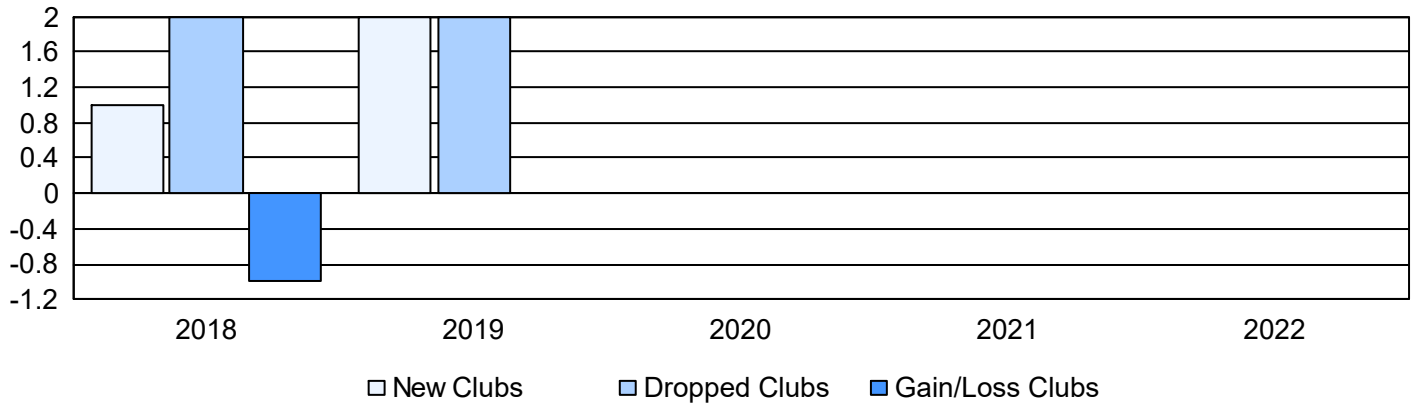

Year	New Clubs	Dropped Clubs	Gain/ Loss Clubs	New Members	Charter Members	Reinstate Members	Transfer Members	Total Member Added	Total Members Dropped	Gain/ Loss Members
2017-2018	1	2	-1	118	21	1	22	162	227	-65
2018-2019	2	2	0	144	102	3	58	307	210	97
2019-2020	0	0	0	162	5	2	9	178	195	-17
2020-2021	0	0	0	64	0	3	12	79	163	-84
2021-2022	0	0	0	102	0	2	12	116	211	-95
Average	1	1	0	118	26	2	23	168	201	-33

Clubs