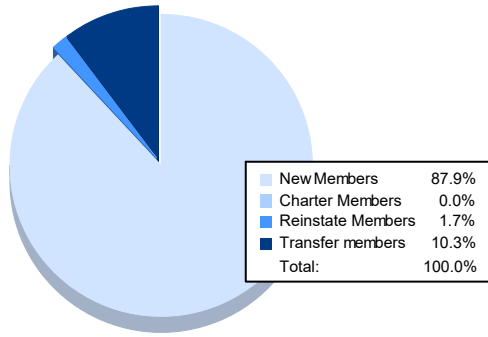

Membership Composition June 2022 Cumulative